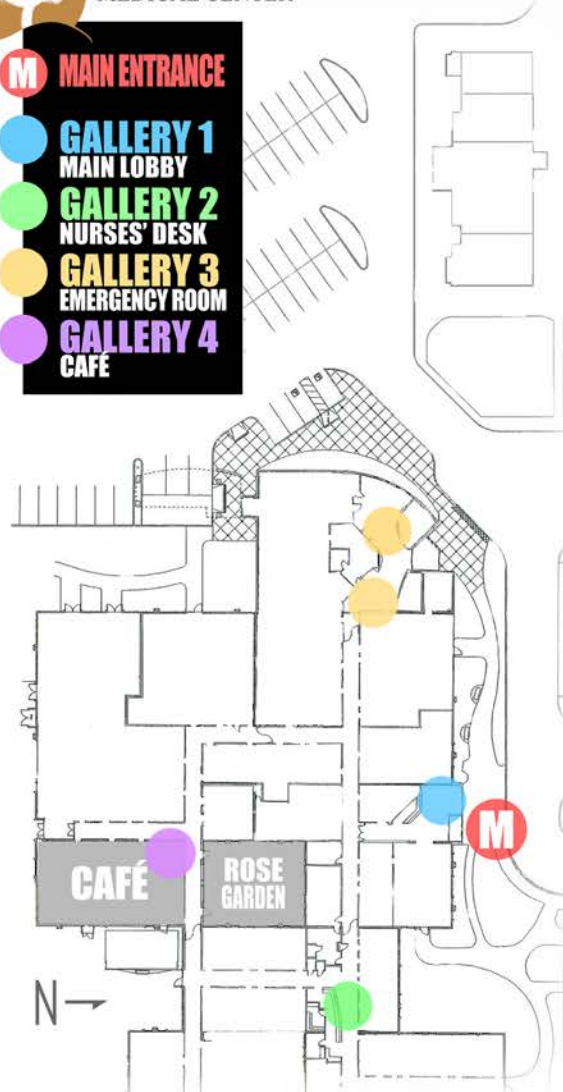

PRICE: \$295
 SIZE: 19" X 23"
 MEDIA: Watercolor
 ARTIST: Deane Locke

Pink Homestead Shack

the ARTISTS™

GALLERIES

Hi-Desert Medical Center & Hi-Desert Cultural Center have joined together to create new and exciting public displays of fine art - located throughout the hospital campus! Each gallery will change four times a year and feature first-class artists from our beautiful Joshua Tree National Park desert communities.

HI-DESERT
 MEDICAL CENTER

- M** MAIN ENTRANCE
- 1** GALLERY 1
MAIN LOBBY
- 2** GALLERY 2
NURSES' DESK
- 3** GALLERY 3
EMERGENCY ROOM
- 4** GALLERY 4
CAFÉ

the ARTISTS™

GALLERIES

AT

HI-DESERT MEDICAL CENTER

ART GALLERIES WALKING GUIDE

GALLERY 1 MAIN LOBBY

ARTIST: Deane Locke MEDIA: Watercolor

Pastor Weatherby's Dream

SIZE: 17" X 21"
PRICE: \$315

Witch Creek Barn

SIZE: 17" X 23"
PRICE: \$325

Golden Eagle Ranch Barn

SIZE: 20" X 25"
PRICE: \$295