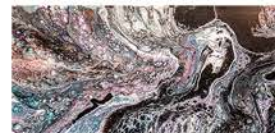

GALLERY 2 NURSES' STATION

Moonlight in the Garden

ARTIST: Beverly Schmuckle
MEDIA: Mixed Media
SIZE: 23" X 28"
PRICE: \$400

Universe to Water's Edge

ARTIST: Beverly Schmuckle
MEDIA: Acrylic
SIZE: 12" X 24"
PRICE: \$250